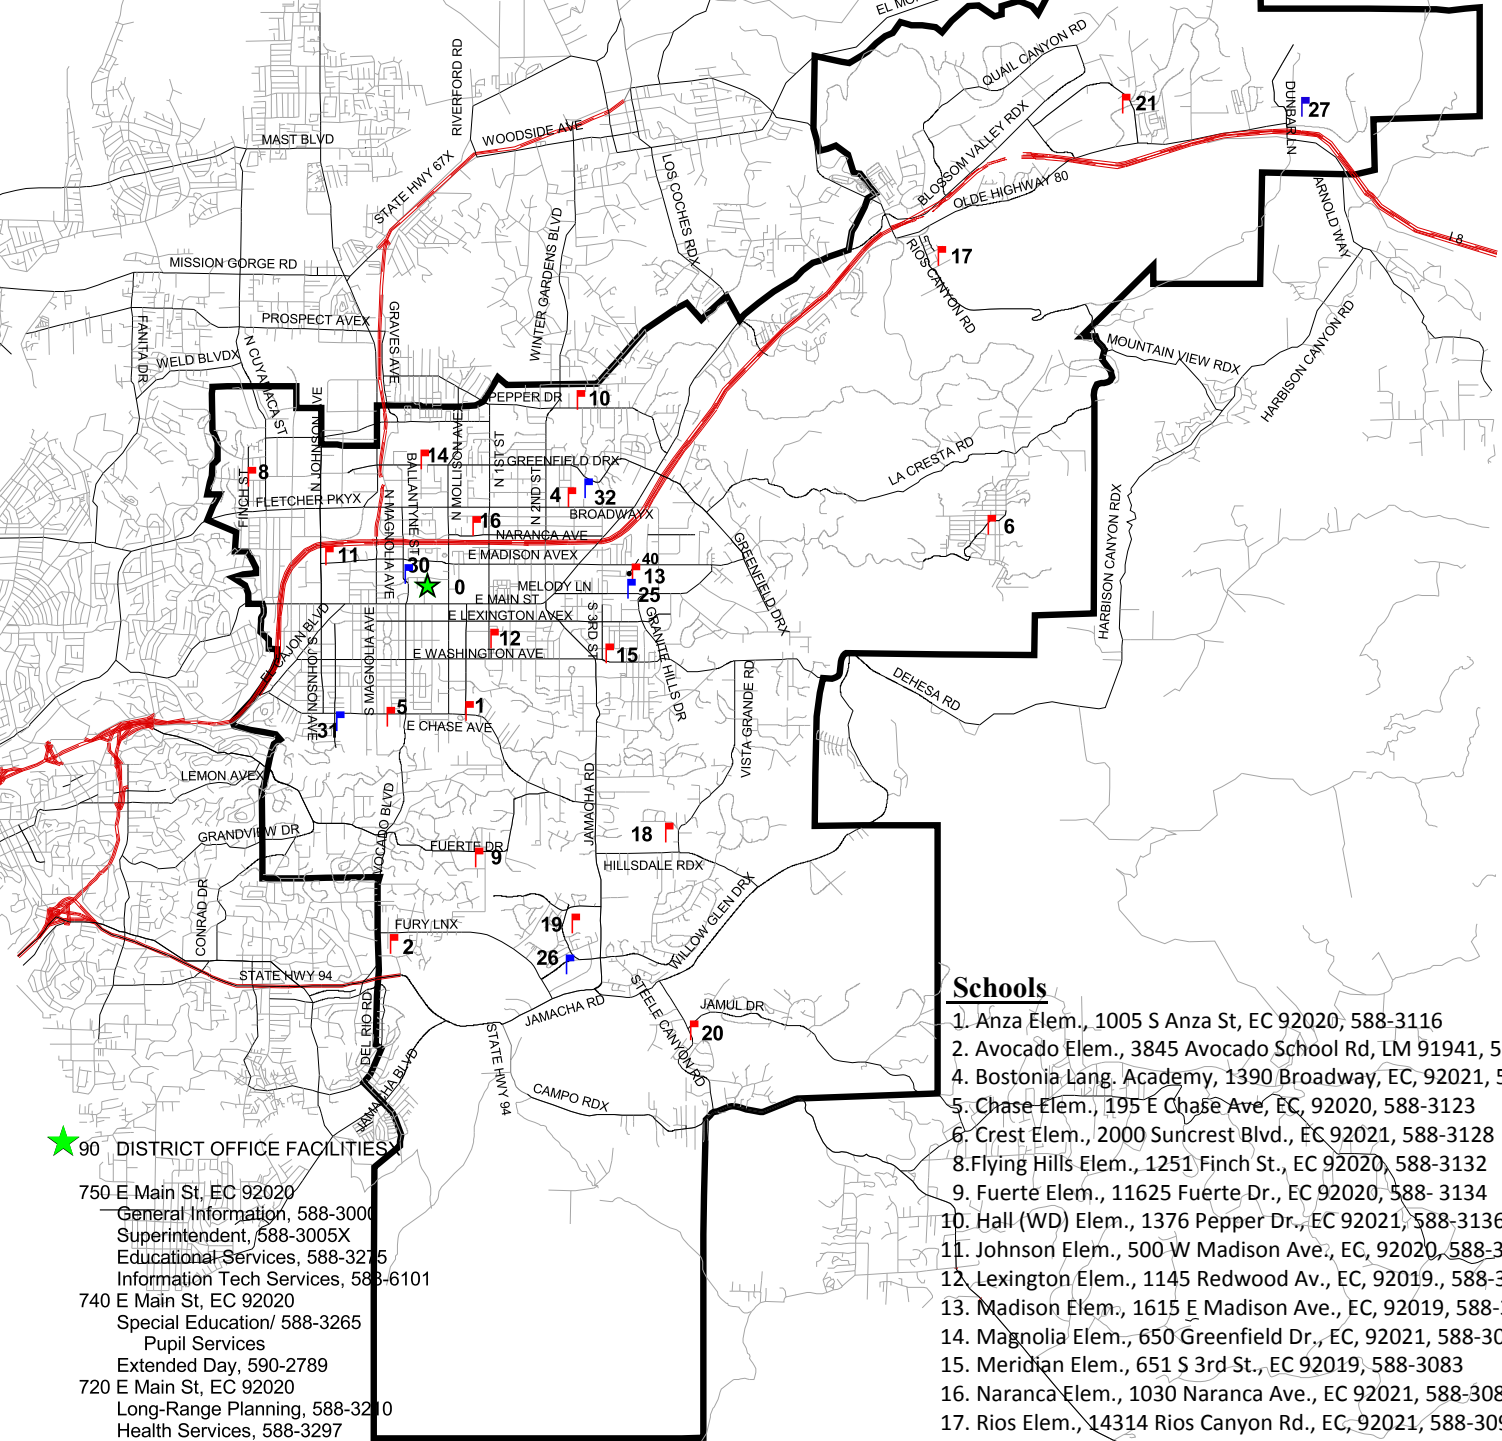

Cajon Valley Union School DistrictX

School & Department Locations

★ 90 DISTRICT OFFICE FACILITIES

- 750 E Main St, EC 92020
- General Information, 588-3000
- Superintendent, 588-3005X
- Educational Services, 588-3275
- Information Tech Services, 588-6101
- 740 E Main St, EC 92020
- Special Education/ 588-3265
- Pupil Services
- Extended Day, 590-2789
- 720 E Main St, EC 92020
- Long-Range Planning, 588-3210
- Health Services, 588-3297
- 710 E Main St, EC 92020
- Business Services, 588-3061
- Fiscal Services, Accounting, 588-3067
- Payroll, 588-3070
- Personnel, 588-3047
- 165 Roanoke Rd, EC 92020
- Community Day School, 588-3296
- 189 Roanoke Rd, EC 92020
- Maintenance & Operations, 588-3023
- 225 Roanoke Rd, EC 92020
- Child Nutrition, 588-3111
- Print Shop, 588-3046
- Purchasing, 588-3010
- Warehouse, 588-3026
- 721 E Park Av, EC 92020
- Transportation, 588-3177X

Schools

1. Anza Elem., 1005 S Anza St, EC 92020, 588-3116
2. Avocado Elem., 3845 Avocado School Rd, LM 91941, 588-3100
4. Bostonia Lang. Academy, 1390 Broadway, EC, 92021, 588-3121
5. Chase Elem., 195 E Chase Ave, EC, 92020, 588-3123
6. Crest Elem., 2000 Suncrest Blvd., EC 92021, 588-3128
8. Flying Hills Elem., 1251 Finch St., EC 92020, 588-3132
9. Fuerte Elem., 11625 Fuerte Dr., EC 92020, 588-3134
10. Hall (WD) Elem., 1376 Pepper Dr., EC 92021, 588-3136
11. Johnson Elem., 500 W Madison Ave., EC, 92020, 588-3139
12. Lexington Elem., 1145 Redwood Av., EC, 92019, 588-3075
13. Madison Elem., 1615 E Madison Ave., EC, 92019, 588-3077
14. Magnolia Elem., 650 Greenfield Dr., EC, 92021, 588-3080
15. Meridian Elem., 651 S 3rd St., EC 92019, 588-3083
16. Naranca Elem., 1030 Naranca Ave., EC 92021, 588-3087
17. Rios Elem., 14314 Rios Canyon Rd., EC, 92021, 588-3090
18. Vista Grande Elem., 1908 Vista Grande Rd., EC 92019, 588-3170
19. Rancho SD Elem., 12151 Calle Albara, EC 9019, 588-3211
20. Jamacha Elem., 2962 Jamul Dr., EC, 92019, 441-6150
21. Blossom Vly Elem., 9863 Oakmont Terrace, EC, 92021, 588-3678
25. Montgomery Mdl., 1570 Melody Ln., EC 92019, 588-3107
26. Hillsdale Mdl., 1301 Brabham St., EC 92019, 441-6156
27. Los Coches Creek Mdl., 9669 Dunbar Ln., EC 92021, 938-8600
30. Cajon Valley Mdl., 550 E Park Ave., EC, 92020, 588-3092
31. Emerald Mdl., 1221 S Emerald Av, EC 92021, 588-3097
32. Greenfield Mdl, 1495 Greenfield Dr., EC 92021, 588-3103
40. Sevick, 1609 E Madison Ave, EC 92019, 588-3146
90. Empower Academy, 165 Roanoke Rd, EC 9201, 593-5211