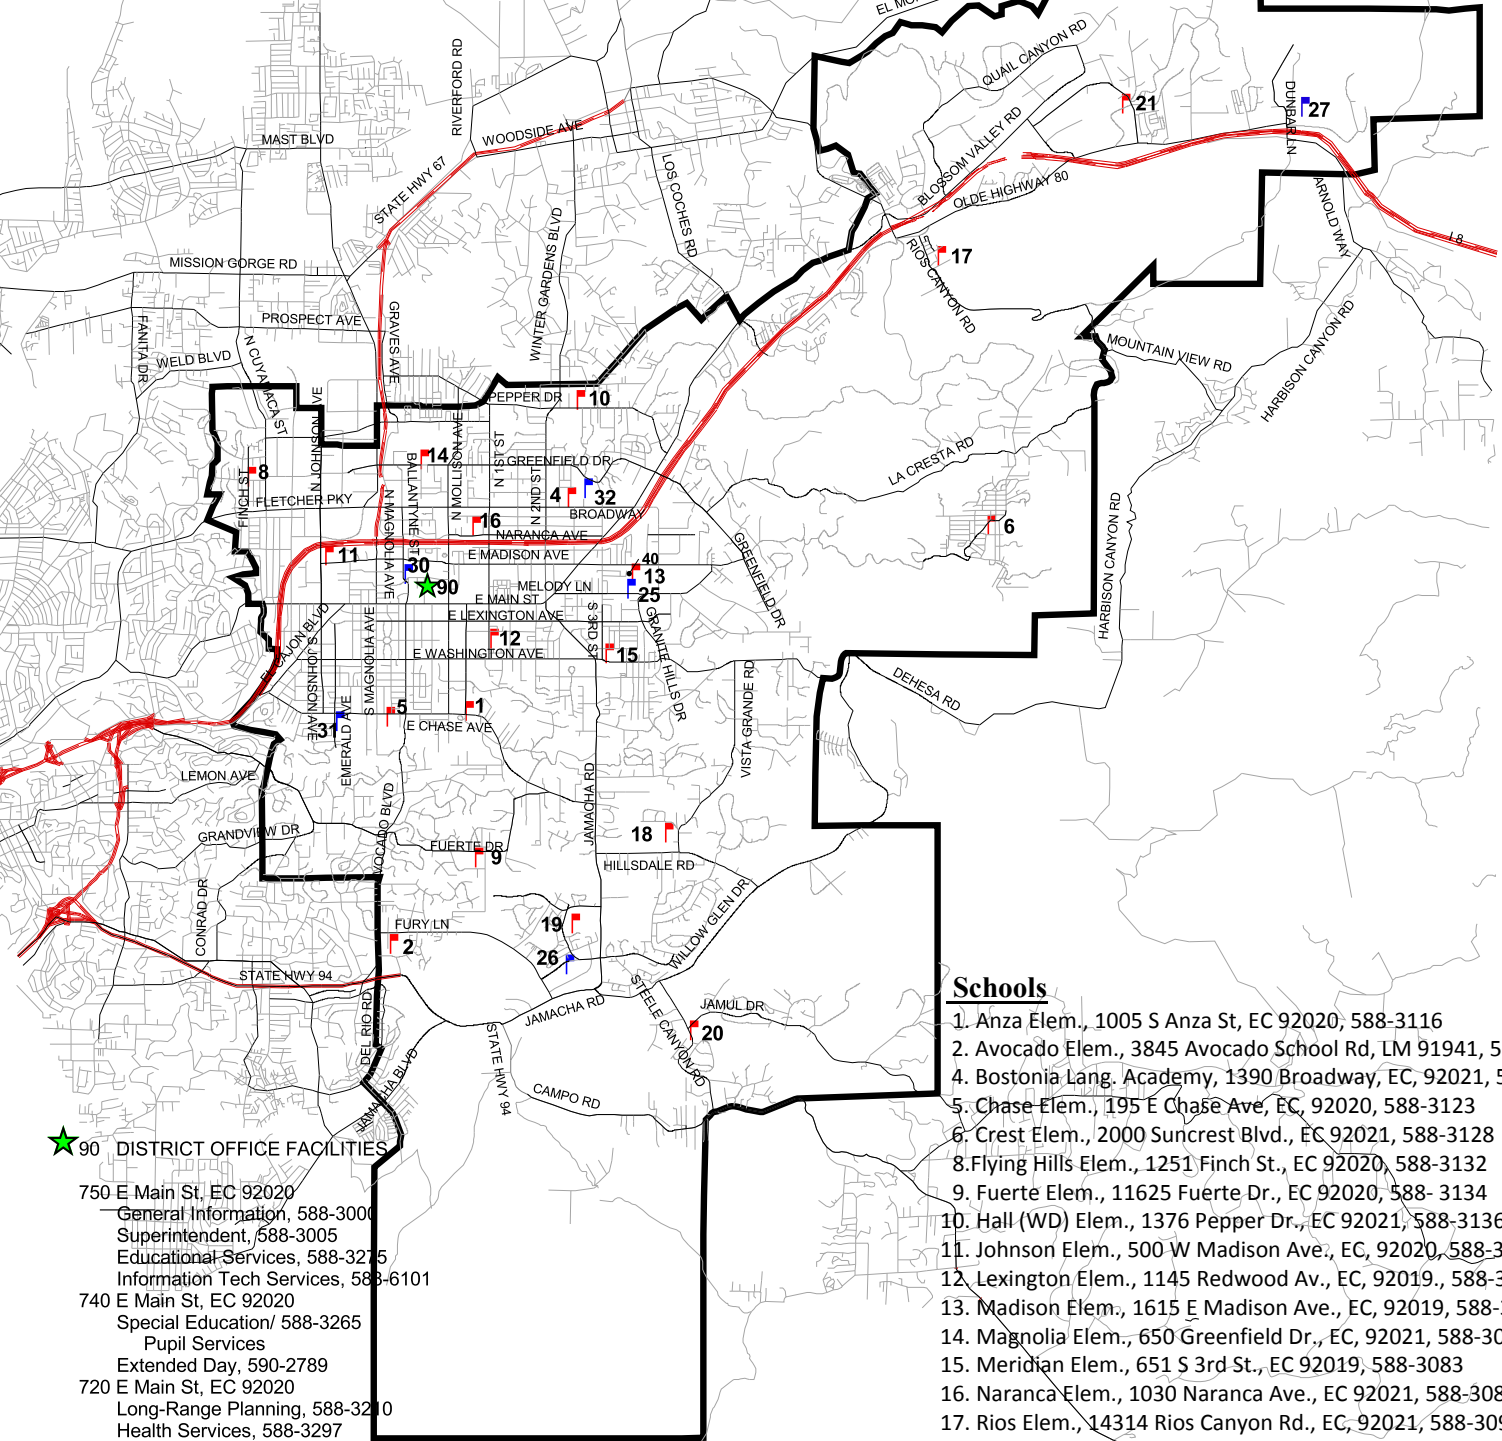

Cajon Valley Union School District School & Department Locations

- ★ 90 DISTRICT OFFICE FACILITIES
- 750 E Main St, EC 92020
 - General Information, 588-3000
 - Superintendent, 588-3005
 - Educational Services, 588-3275
 - Information Tech Services, 588-6101
 - 740 E Main St, EC 92020
 - Special Education/ 588-3265
 - Pupil Services
 - Extended Day, 590-2789
 - 720 E Main St, EC 92020
 - Long-Range Planning, 588-3210
 - Health Services, 588-3297
 - 710 E Main St, EC 92020
 - Business Services, 588-3061
 - Fiscal Services, Accounting, 588-3067
 - Payroll, 588-3070
 - Personnel, 588-3047
 - 165 Roanoke Rd, EC 92020
 - Community Day School, 588-3296
 - 189 Roanoke Rd, EC 92020
 - Maintenance & Operations, 588-3023
 - 225 Roanoke Rd, EC 92020
 - Child Nutrition, 588-3111
 - Print Shop, 588-3046
 - Purchasing, 588-3010
 - Warehouse, 588-3026
 - 721 E Park Av, EC 92020
 - Transportation, 588-3177